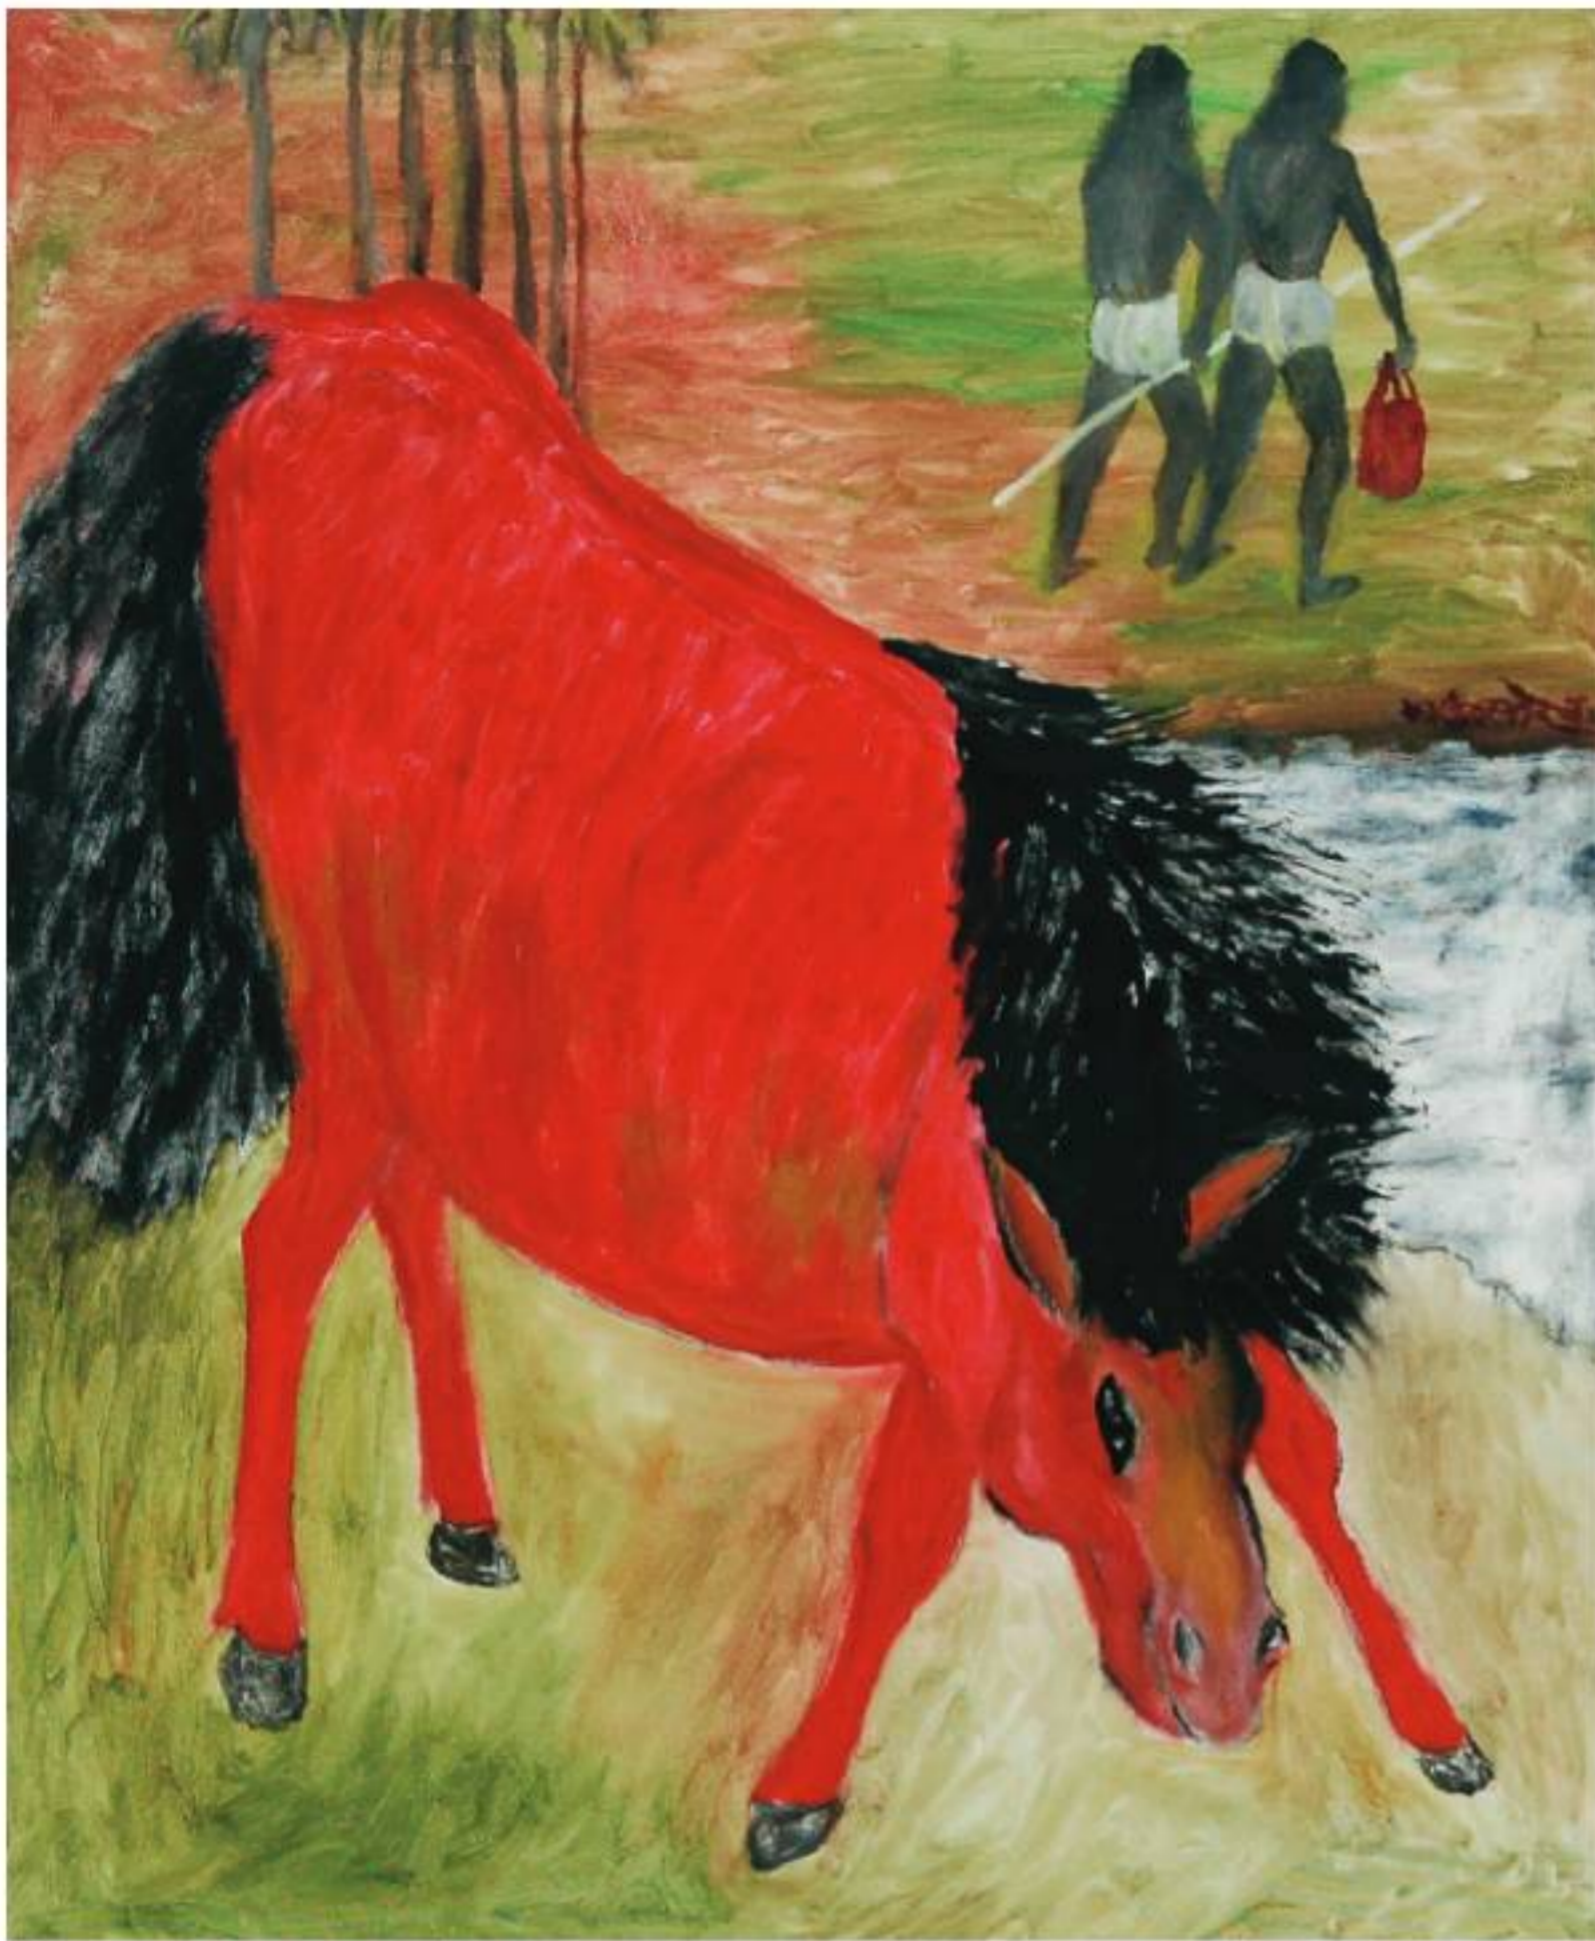

Ref No. 3320

KARTICK CHANDRA PYNE

(1931-2017)

Forge

oil on canvas

36 x 30 in

2009

signed middle right

Provenance

Private Collection, Kolkata

Ref No. 4822

BIJAN CHOUDHURY

(1931-2012)

mixed media on canvas

40 x 30 in

2007

signed lower left

Provenance

Private Collection, Kolkata